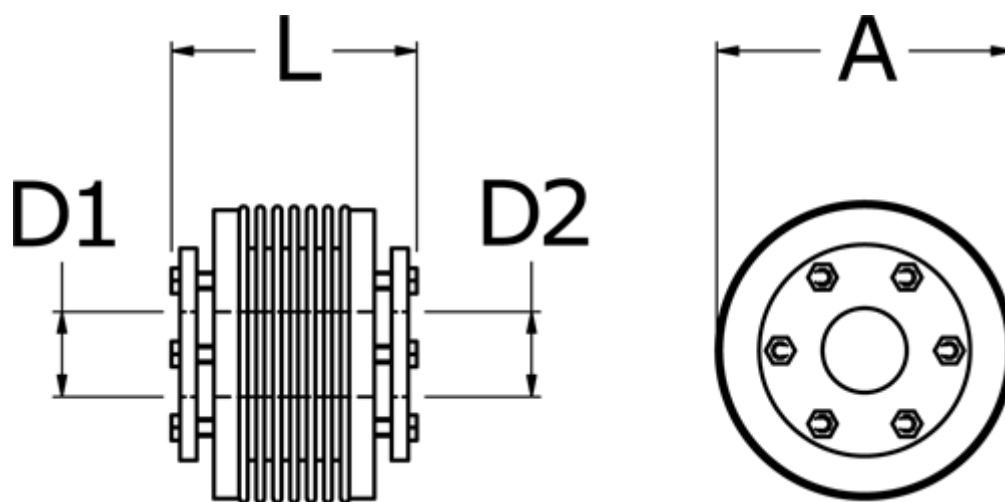

# Data Sheet

Article number: 3330503000904050

Description: Bellow coupling type 5 size300  
Length 90 mm, bore 40/50 mm

## Measures

A	= 110
D1	= 40
D2	= 50
L	= 90
Nom. torque NM (Tkn)	= 300